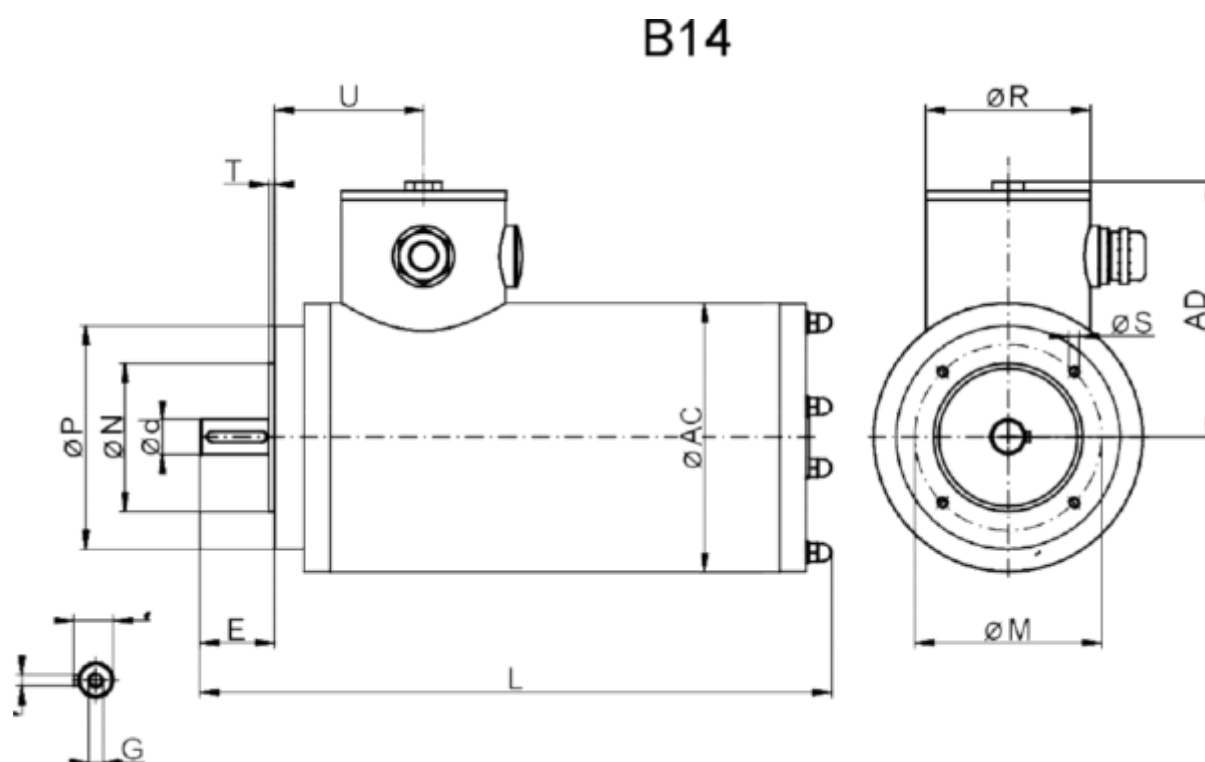

Article number: 25560007541570

Description: BEGE stainless steel AC motor EBS80L-4 IEC80 B14
0,75KW 1400 rpm 3x230/400V 50HZ IP69K PTC

Measures

A = 125	E = 40	Ød = 19
A/2 = 62.5	F = 6	ØR = 89
AB = 150	G = M6	
AC = 144	H = 80	
AD = 135	K = 10	
B = 100	L = 348	
C = 50	P = 144	
dF = 21.5	U = 139	